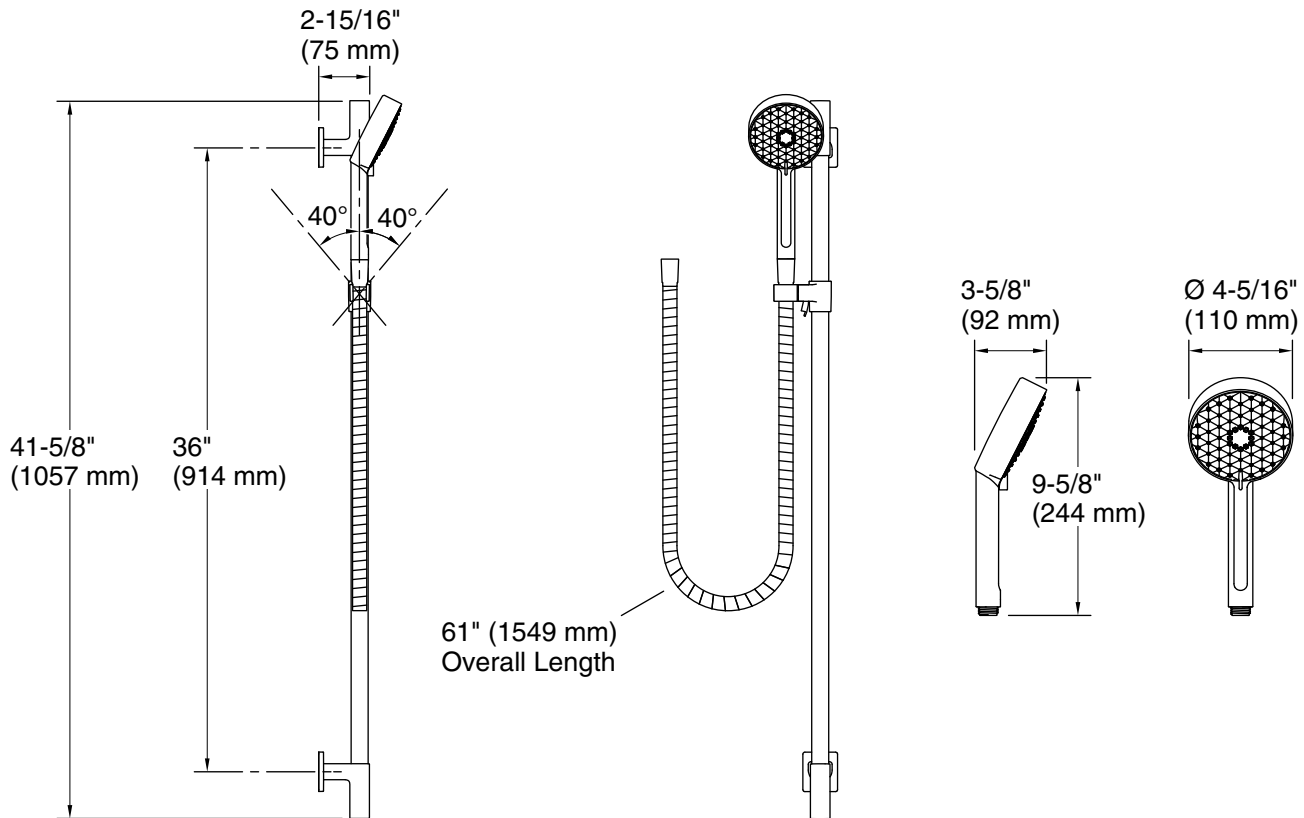

Technical Information

All product dimensions are nominal.

Handshower:

Rated maximum flow: 1.75 gal/min (6.6 l/min)

Notes

Install this product according to the installation instructions.

Plumbing codes require approved backflow prevention devices to be installed in-line to handshowers. Please consult with local plumbing officials.

Mount the slidebar to stud framing or install backing support. For tile or other solid finish surfaces: Pre-drill mounting holes through surface material only; do not drill into the stud. For drywall surface: No pre-drill is required.